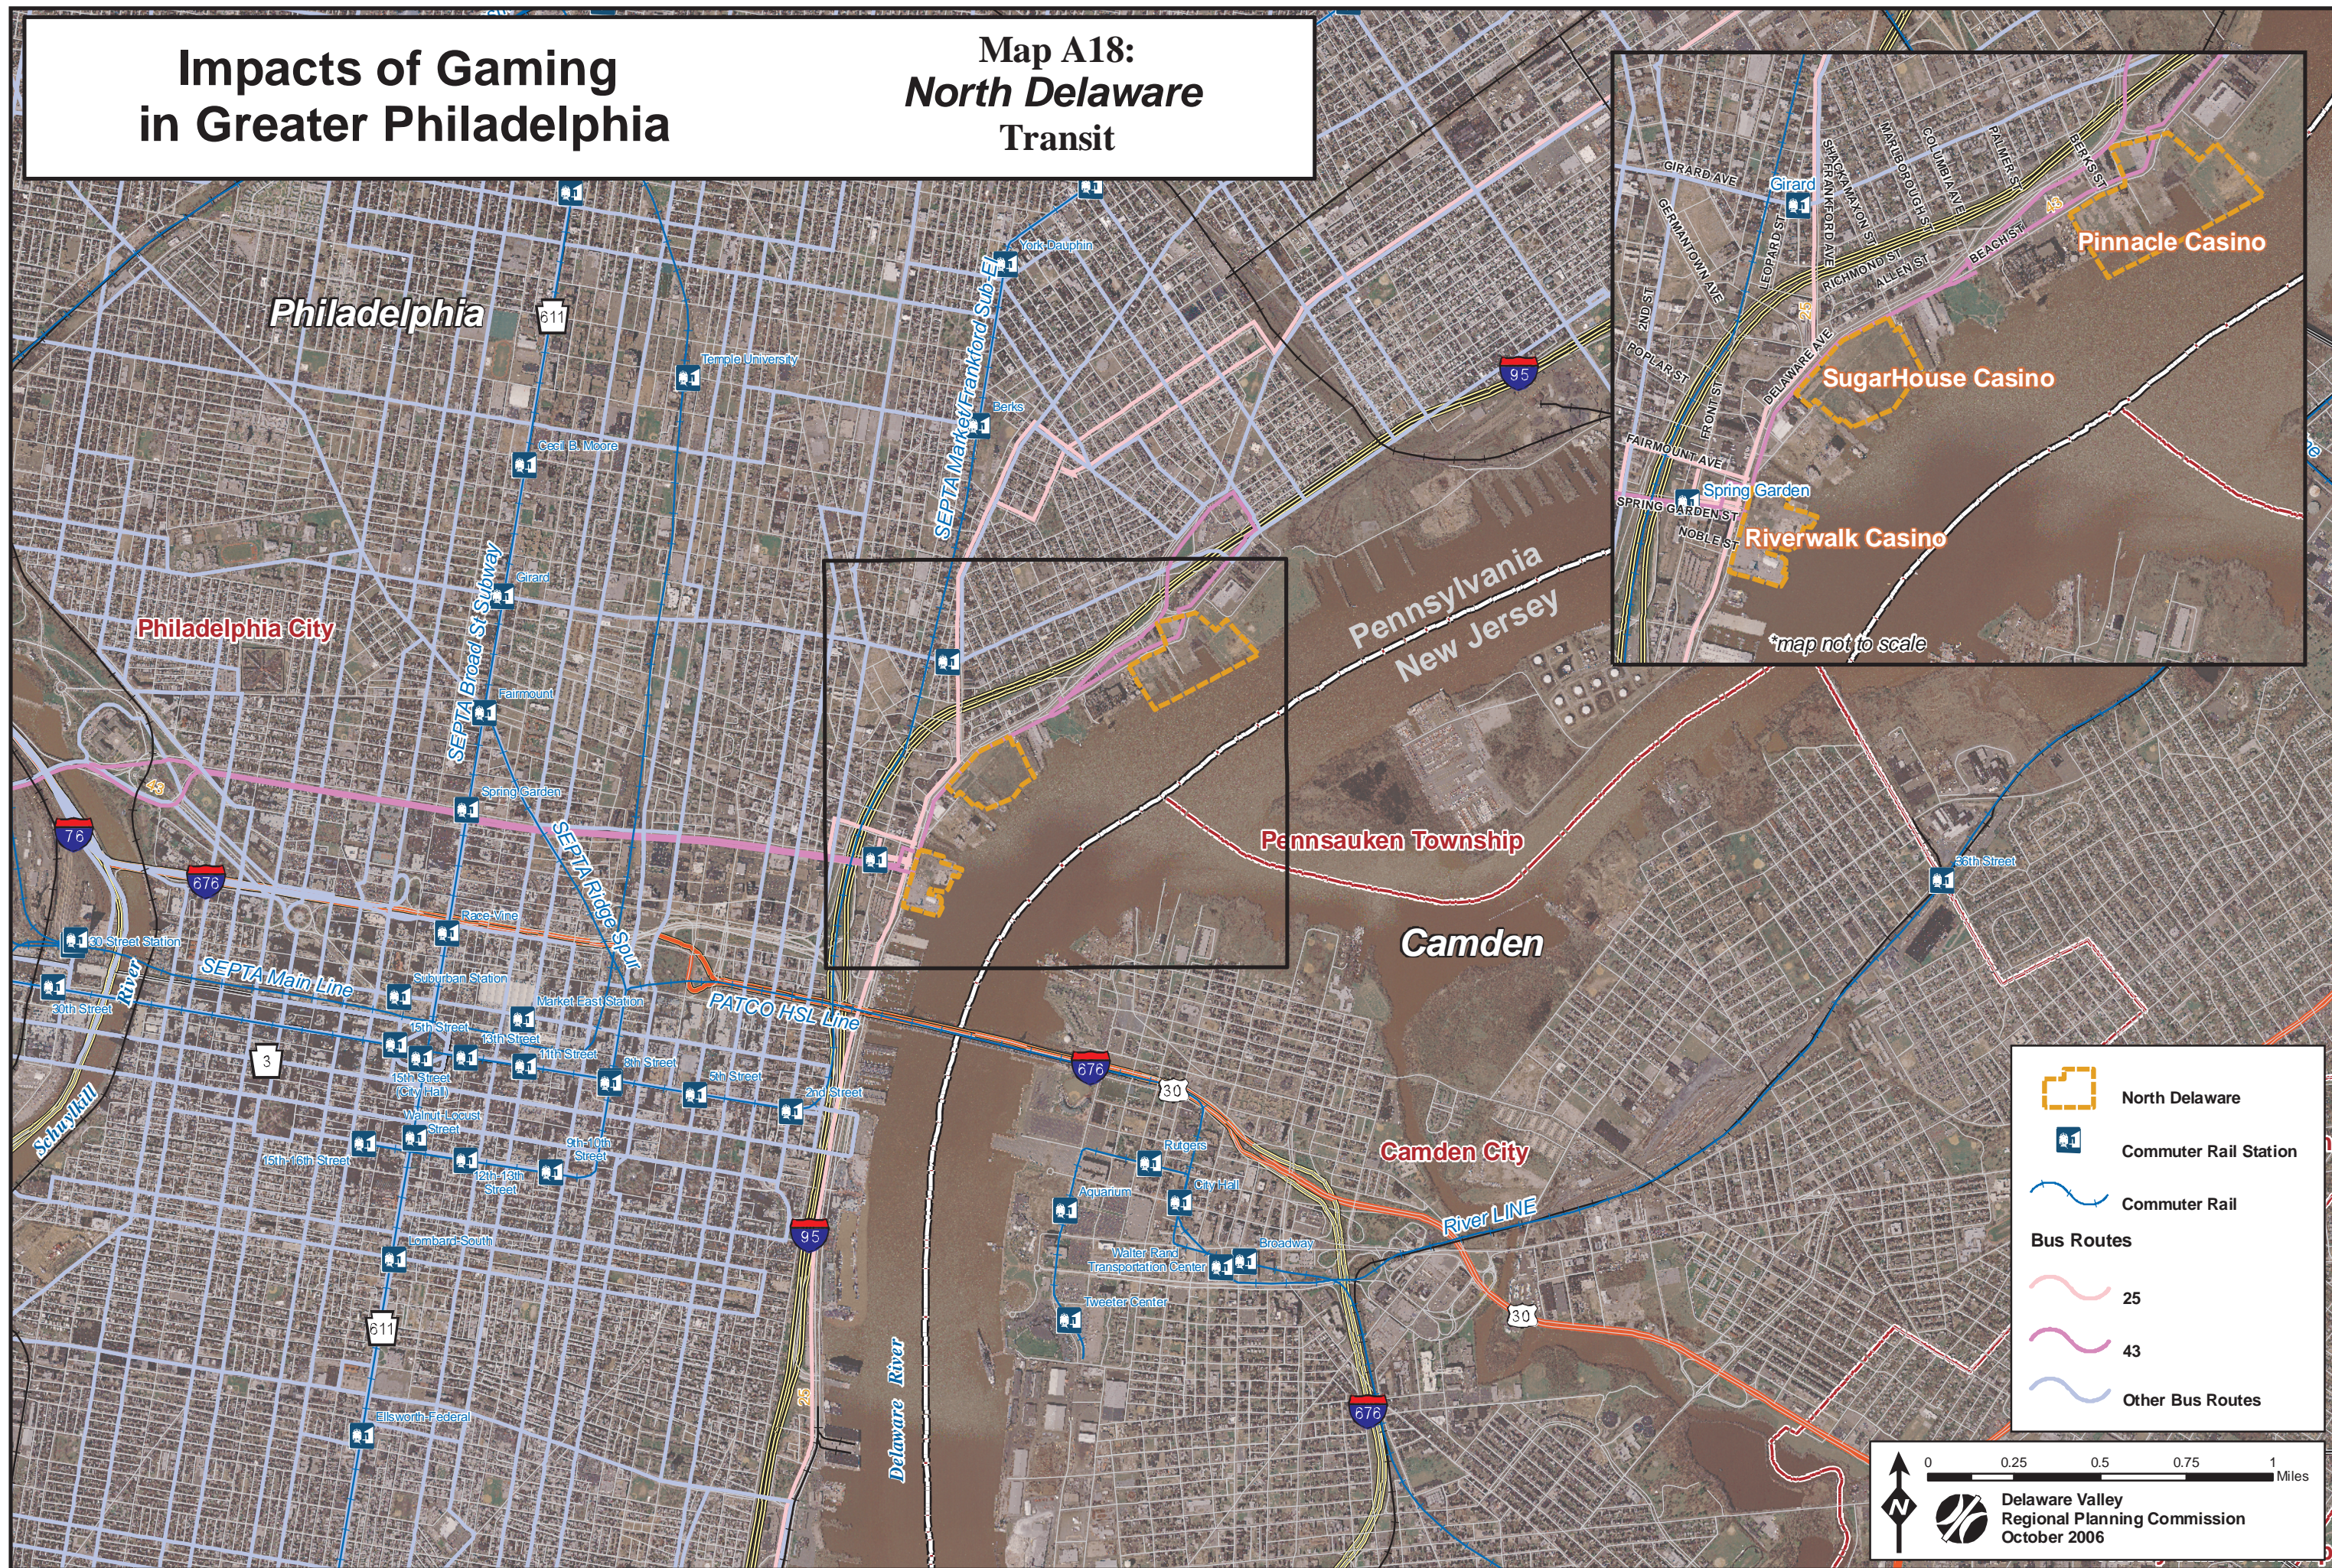

# Impacts of Gaming in Greater Philadelphia

## Map A18: North Delaware Transit

**Legend**

-  North Delaware
-  Commuter Rail Station
-  Commuter Rail
- Bus Routes**
-  25
-  43
-  Other Bus Routes

0 0.25 0.5 0.75 1 Miles

 Delaware Valley Regional Planning Commission October 2006